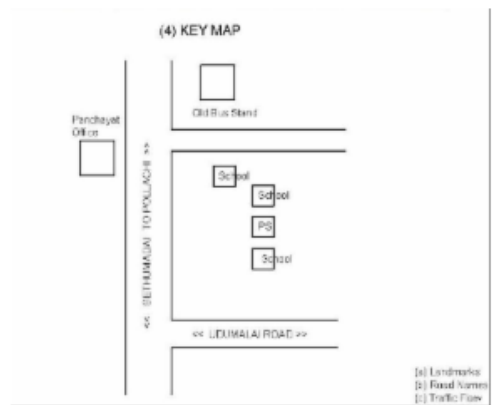

Nazri Naksha

Google Map View

Polling Station Building Front View

Polling Station Front View

Cad View

Key MAP View

(3) CAD DRAWING ELEVATION

MINIMUM BASIC FACILITY PLEASE ✓	WAY IN ✓	RAMP ✓	FOCUS POINT ✓	TOILET ✓	HEALTH CARE ✓
	✓	✓	✓	✓	✓

(4) KEY MAP