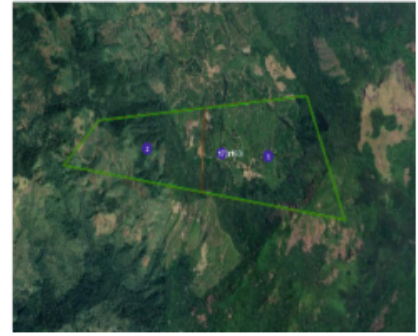

Nazri Naksha

Google Map View