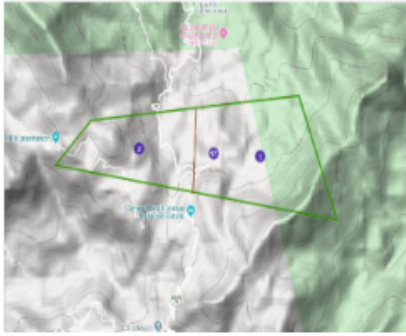

Nazri Naksha

Google Map View