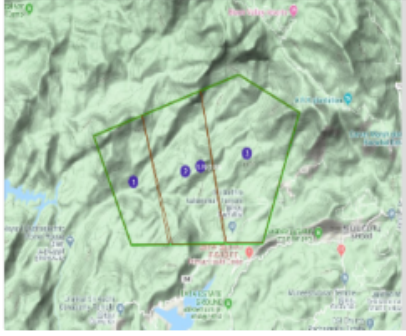

Nazri Naksha

Google Map View