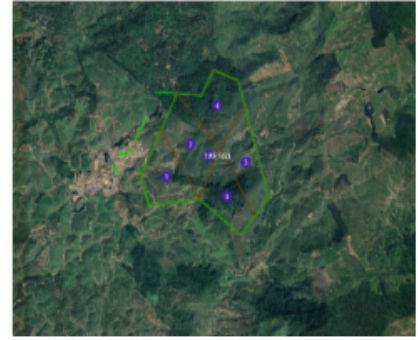

Nazri Naksha

Google Map View