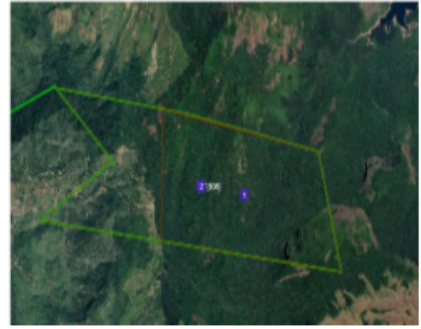

Nazri Naksha

Google Map View