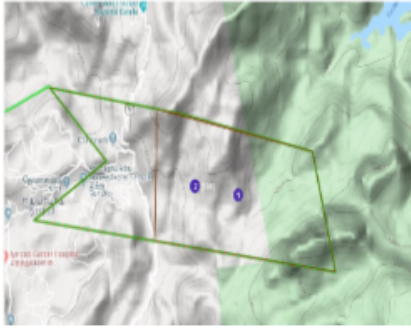

Nazri Naksha

Google Map View