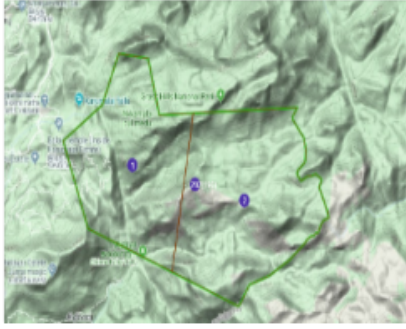

Nazri Naksha

Google Map View