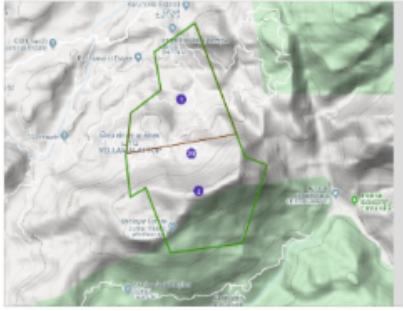

Nazri Naksha

Google Map View