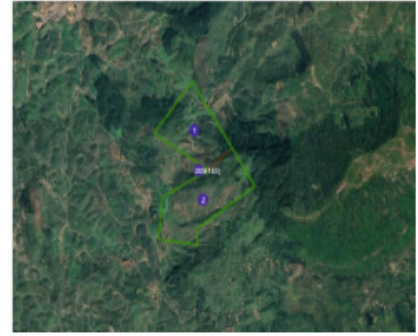

Nazri Naksha

Google Map View