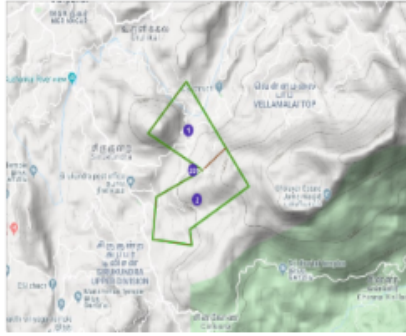

Nazri Naksha

Google Map View