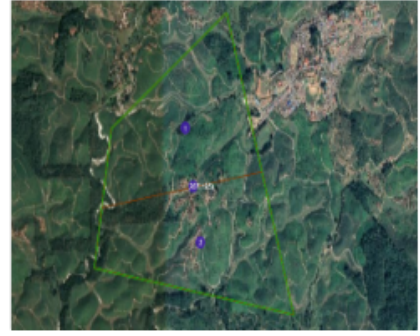

Nazri Naksha

Google Map View