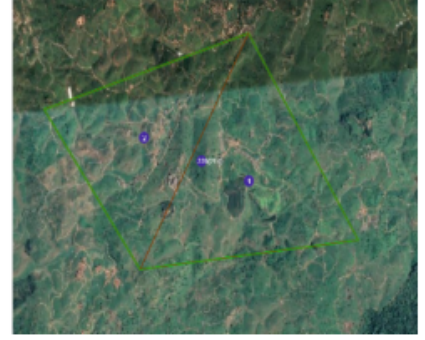

Nazri Naksha

Google Map View