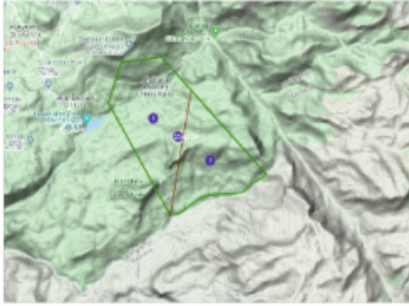

Nazri Naksha

Google Map View