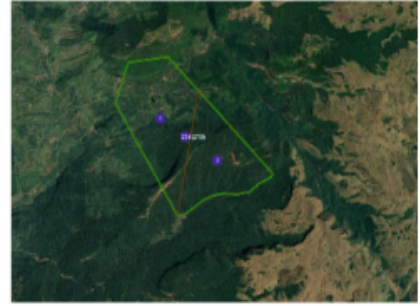

Nazri Naksha

Google Map View