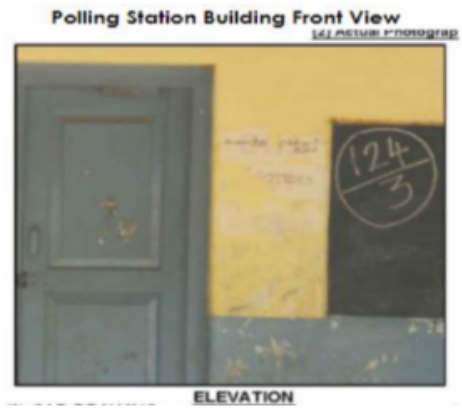

Polling Station Building Front View

Polling Station Front View