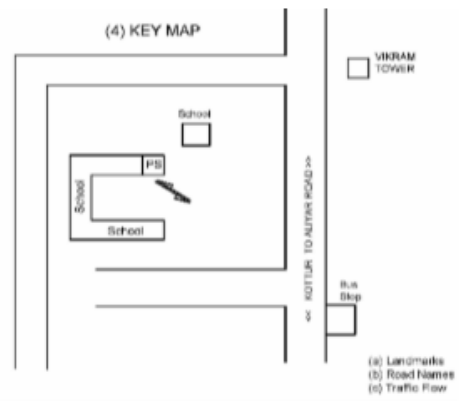

MINIMUM BASIC FACILITY PLEASED	WATER SUPPLY	RAMP	ACCESSIBILITY	TOILET	REAR YARD
✓	✓	✓	✓	✓	✓

(4) KEY MAP