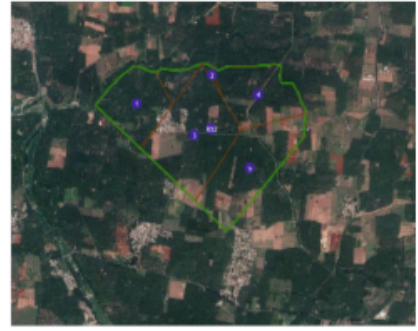

Nazri Naksha

Google Map View