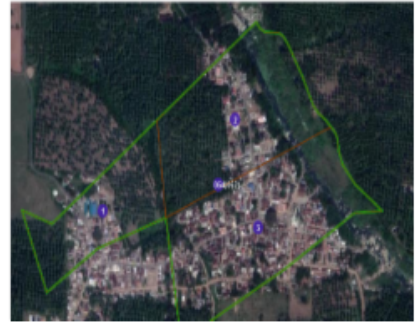

Nazri Naksha

Google Map View