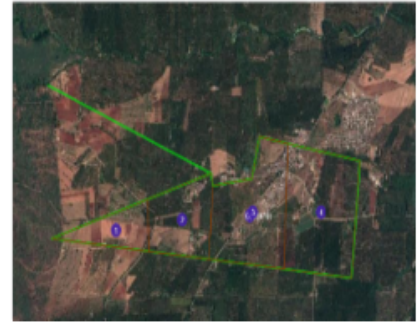

Nazri Naksha

Google Map View