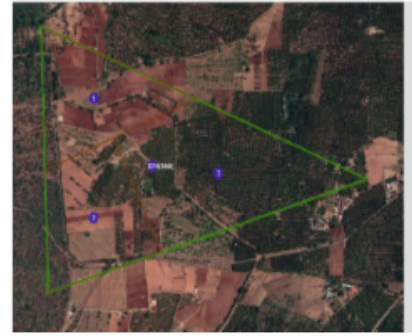

Nazri Naksha

Google Map View