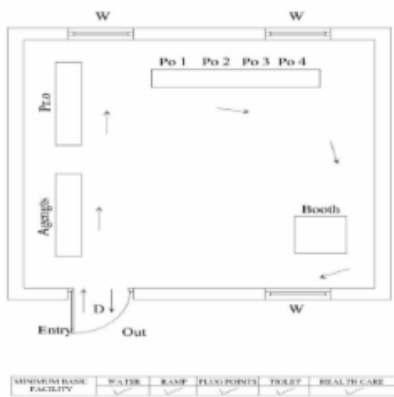

Nazri Naksha

Google Map View

Polling Station Building Front View

Polling Station Front View

Cad View

Key MAP View