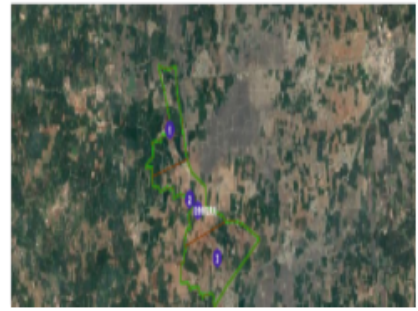

Nazri Naksha

Google Map View