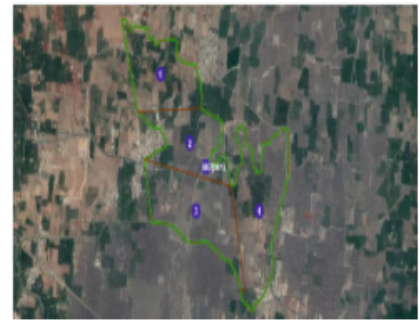

Nazri Naksha

Google Map View