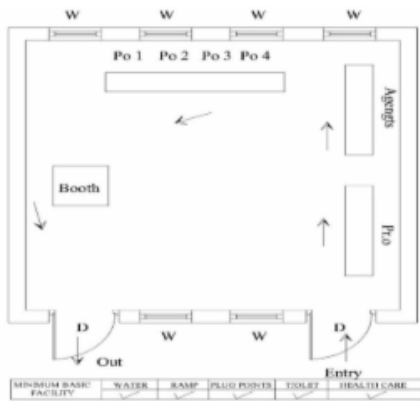

Nazri Naksha

Google Map View

Polling Station Building Front View

Polling Station Front View

Cad View

Key MAP View