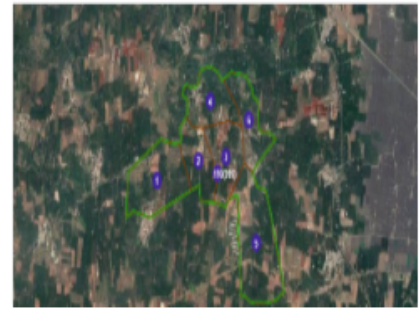

Nazri Naksha

Google Map View