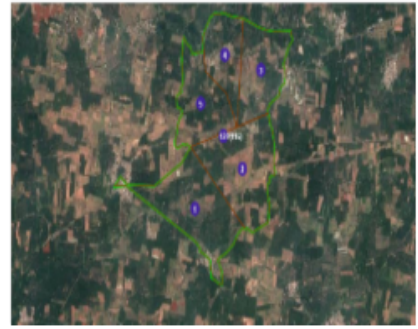

Nazri Naksha

Google Map View