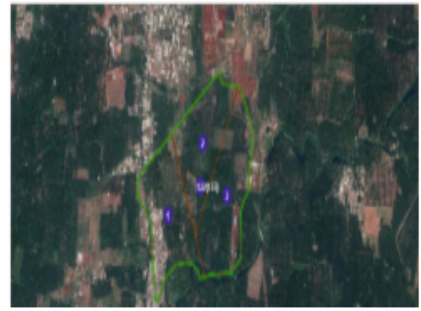

Nazri Naksha

Google Map View