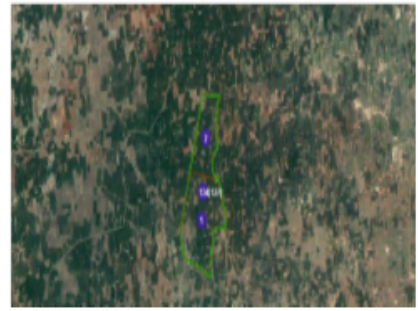

Nazri Naksha

Google Map View