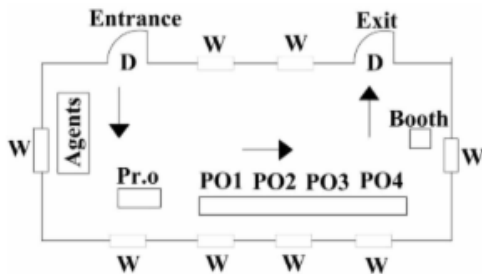

Cad View

Key MAP View

Minimum Basic Facility	Water	Ramp	Plug points	Toilet	Health care
	✓	✓	✓	✓	✓