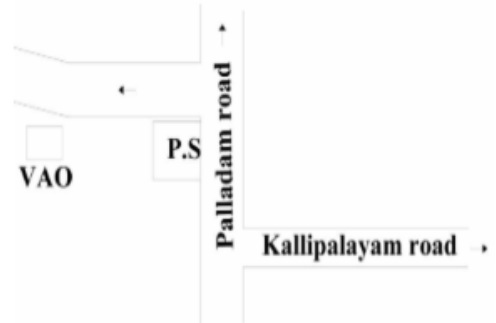

Cad View

Key MAP View

Minimum Basic Facility	Water	Ramp	Plug points	Toilet	Health care
	✓	✓	✓	✓	✓