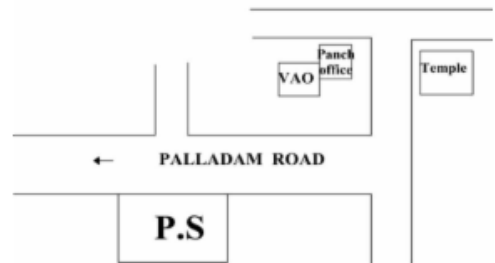

Cad View

Key MAP View

Minimum Basic Facility	Water	Ramp	Plug points	Toilet	Health care
	✓	✓	✓	✓	✓