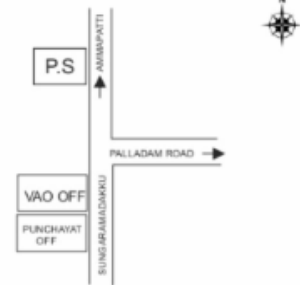

Cad View

Key MAP View

(a) Landmark
(b) Road Map
(c) Google Map