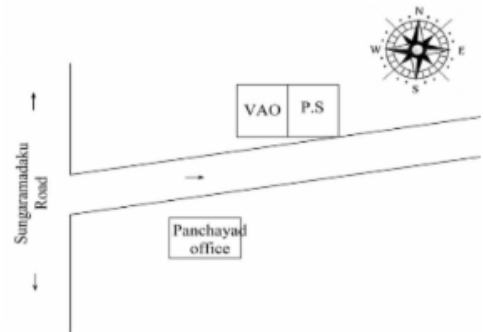

Cad View

Key MAP View

Minimum Basic Facility	Water	Ramp	Plug points	Toilet	Health care
	✓	✓	✓	✓	✓