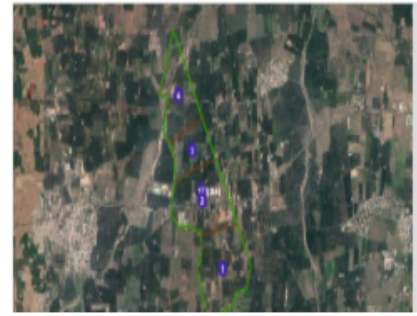

Nazri Naksha

Google Map View