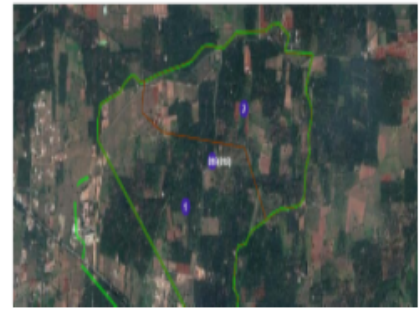

Nazri Naksha

Google Map View