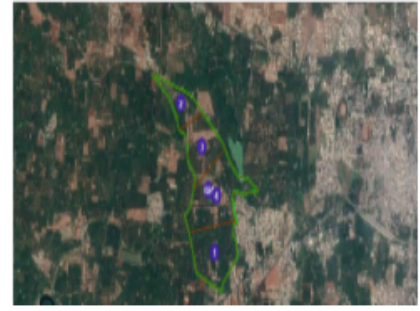

Nazri Naksha

Google Map View