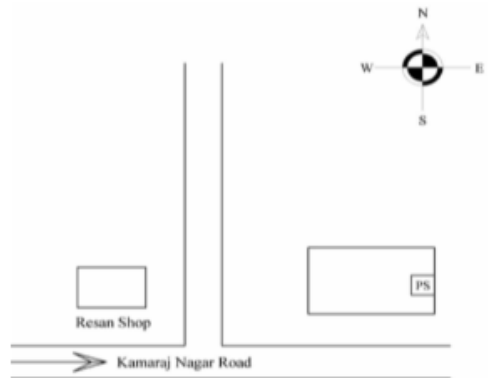

Cad View

Key MAP View

MINIMUM BASIC FACILITY	WATER	RAMP	SHADE/SHIELD	TOILET	HEALTHCARE
	✓	✓	✓	✓	✓