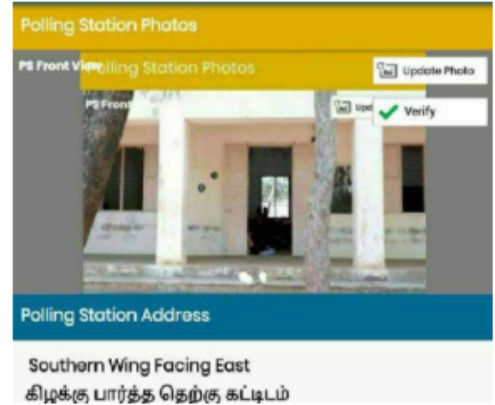

Polling Station Front View