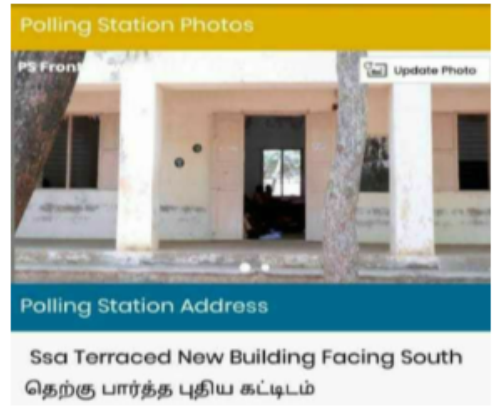

Polling Station Building Front View

Polling Station Front View