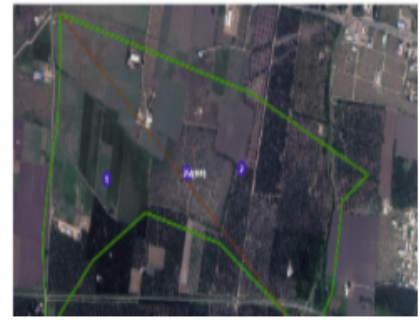

Nazri Naksha

Google Map View