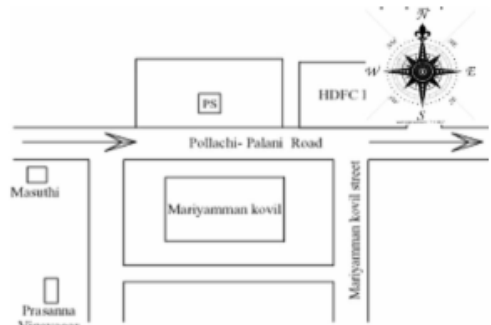

Google Map View

Polling Station Building Front View

Polling Station Front View

Cad View

Key MAP View

MINIMUM BARRI- FACILITY	WATER	SHADE	PLANTING	EXCEL	WALL HEIGHT
<input checked="" type="checkbox"/>	<input checked="" type="checkbox"/>	<input checked="" type="checkbox"/>	<input checked="" type="checkbox"/>	<input checked="" type="checkbox"/>	<input checked="" type="checkbox"/>