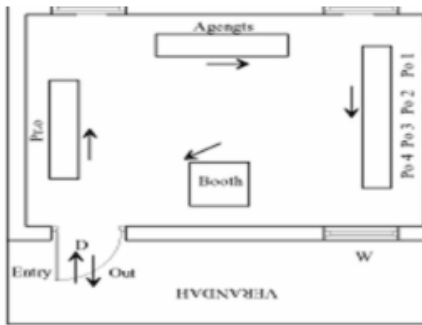

Google Map View

Polling Station Building Front View

Polling Station Front View

Cad View

Key MAP View

MINIMUM BARRI- FACILITY	WATER	SHADE	PLANTING	EXCEL	WALL HEIGHT
<input checked="" type="checkbox"/>	<input checked="" type="checkbox"/>	<input checked="" type="checkbox"/>	<input checked="" type="checkbox"/>	<input checked="" type="checkbox"/>	<input checked="" type="checkbox"/>