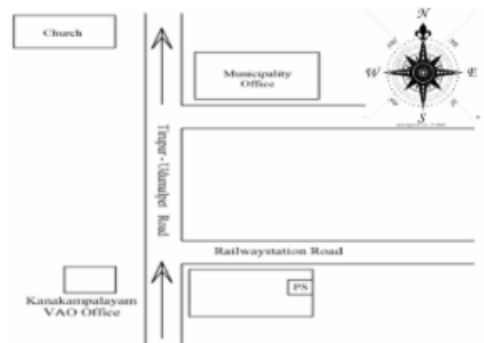

Cad View

Key MAP View

GIS landmarks
(b) Road Names
(c) Traffic Flow