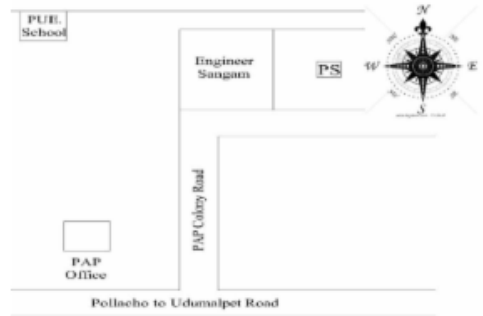

Google Map View

Polling Station Building Front View

Polling Station Front View

Cad View

Key MAP View

MINIMUM BASIC FACILITY	WATER	RAMP	FLUSH POT/TOILET	TICKET	HEALTH CARE
------------------------	-------	------	------------------	--------	-------------