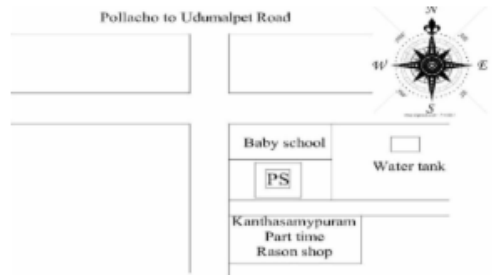

Polling Station Front View

Cad View

Key MAP View

MINIMUM BASIC FACILITY	WATER	BANK	PLUG POINT	TOILET	HEALTH CARE
------------------------	-------	------	------------	--------	-------------

(a) Landmarks
(b) Road Names
(c) Traffic Flow