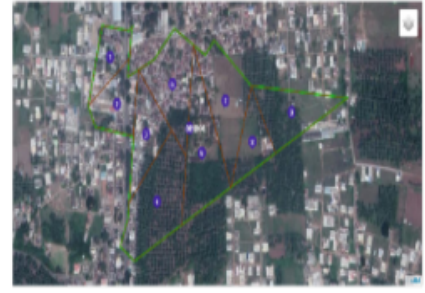

Nazri Naksha

Google Map View