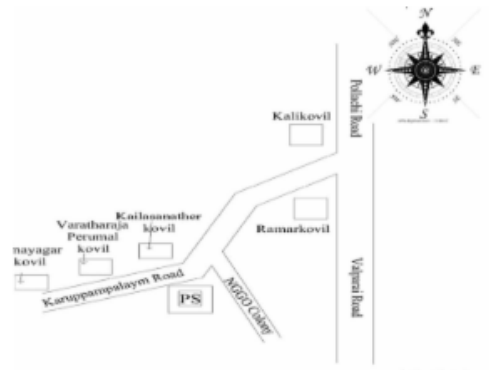

Google Map View

Polling Station Building Front View

Polling Station Front View

Cad View

Key MAP View

MINIMUM BASIC FACILITY	WATER	KAMP	PLAID POINTS	TOILET	HEALTH CARE
------------------------	-------	------	--------------	--------	-------------