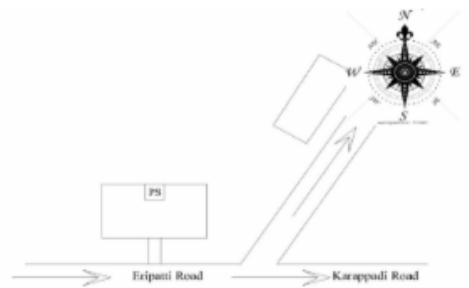

Key MAP View

(a) Landmarks
(b) Road Names
(c) Traffic Flow