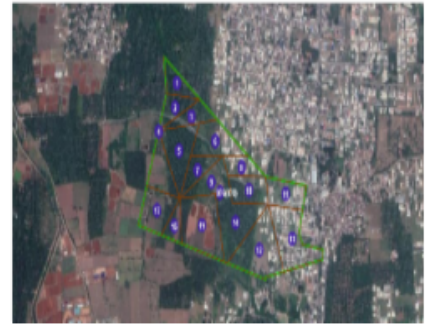

Nazri Naksha

Google Map View