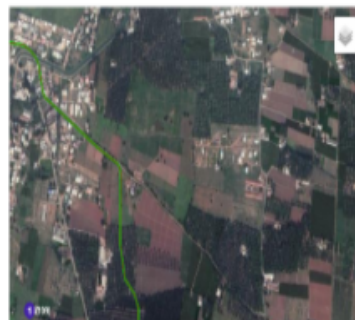

Nazri Naksha

Google Map View