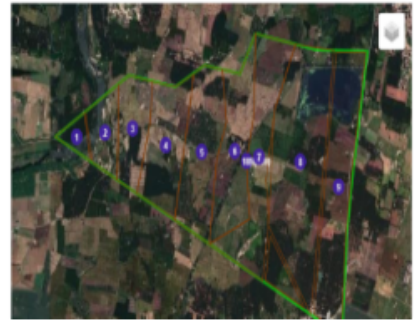

Nazri Naksha

Google Map View