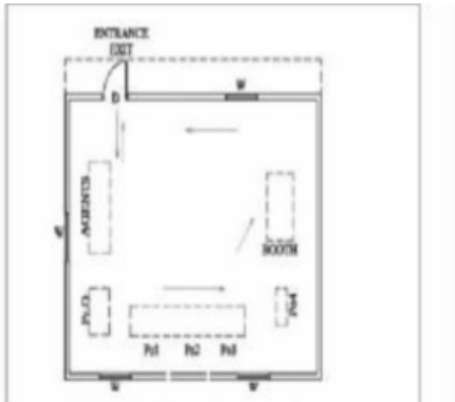

Nazri Naksha

Google Map View

Polling Station Building Front View

Polling Station Front View

Cad View

Key MAP View