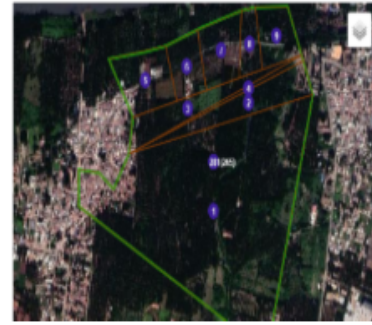

Nazri Naksha

Google Map View