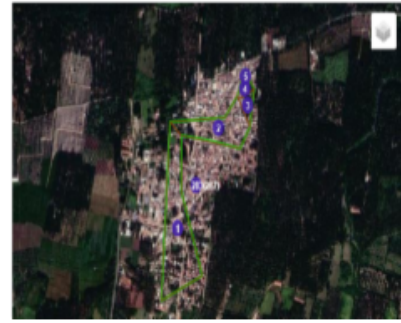

Nazri Naksha

Google Map View