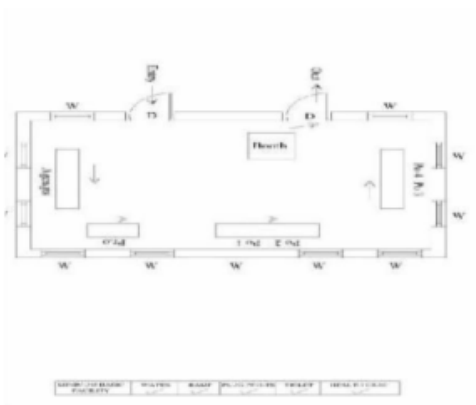

Nazri Naksha

Google Map View

Polling Station Building Front View

Polling Station Front View

Cad View

Key MAP View